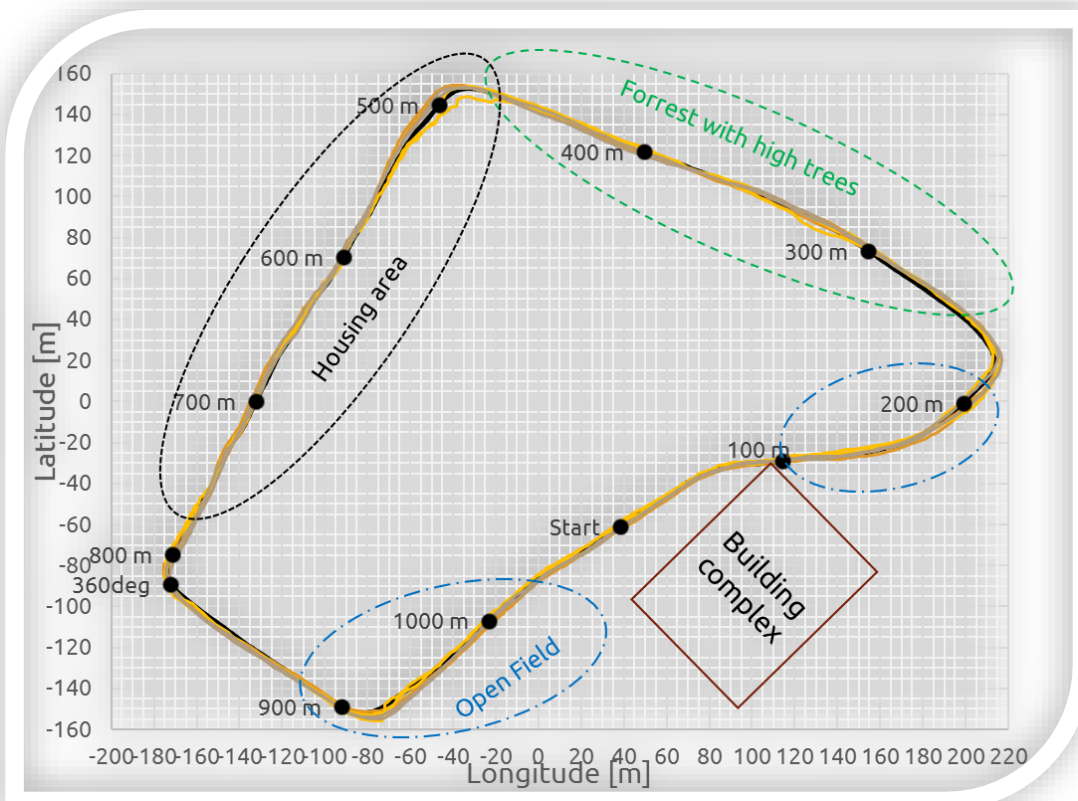

Test Setup

Virtual route is built by multiple (up to 10) virtual GPS satellites which create a changing satellite constellation simulating moving user in different environments.

- = Physical Antenna (right hand polarization)
- = Physical Reflection Antenna (left hand polarization)
- = Virtual GPS Satellites

Test Execution

This is Suburban 1 test route.

See the video about the test on [Youtube](#)

- Test will be executed in Suburban 1 test route
- Test includes maximum of 10 GPS satellites
- Satellite constellation and UCT time and date are from 20th Dec 2015
- Test includes 7 laps of 1089m test route
(The first lap results are ignored to ensure proper fix)
- Speed 3 m/s (10,8 km/h)
- Average reflection signal level -15 dB (adjustable)