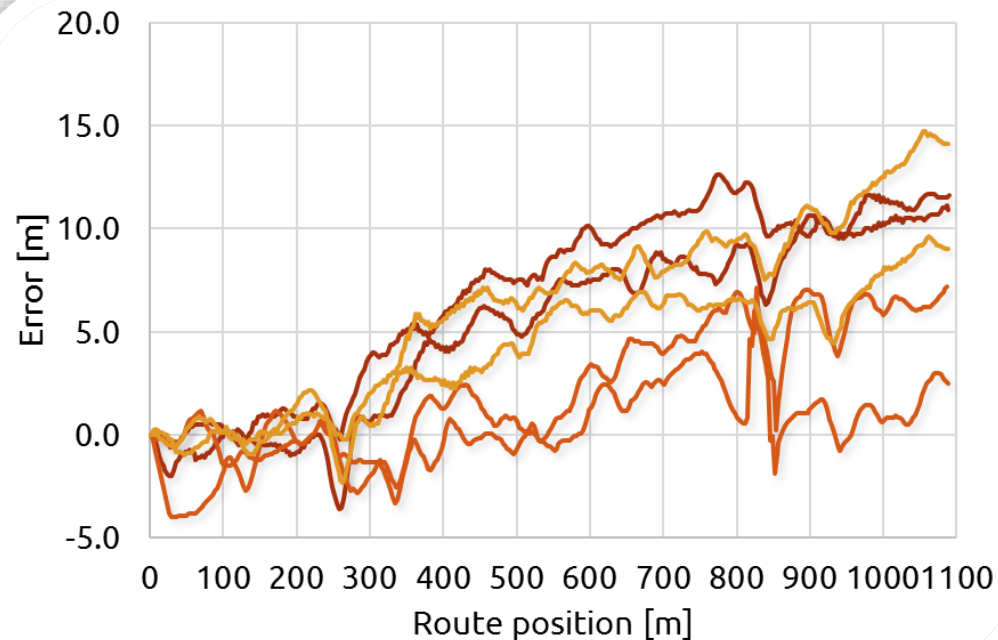

Test Setup

Virtual route is built by multiple (up to 10) virtual GPS satellites which create a changing satellite constellation simulating moving user in different environments.

- = Physical Antenna (right hand polarization)
- = Physical Reflection Antenna (left hand polarization)
- = Virtual GPS Satellites

Test Execution

This is Suburban 1 test route.

See the video about the test on [Youtube](#)

- Test will be executed in Suburban 1 test route
- Test includes maximum of 10 GPS satellites
- Satellite constellation and UCT time and date are from 20th Dec 2015
- Test includes 7 laps of 1089m test route
(The first lap results are ignored to ensure proper fix)
- Speed 3 m/s (10,8 km/h)
- Average reflection signal level -15 dB (adjustable)

Test Results

This is an example result for distance error.

- Test system is using NMEA format for data reporting
- Test results are delivered in numeric and graphical format in an Excel file.
- Test results include:
 - Latitude and longitude error
 - True versus reported position (2D)
 - Off Route error (1D)
 - **Distance error**
 - Speed error
 - Altitude error
 - SNR Distribution