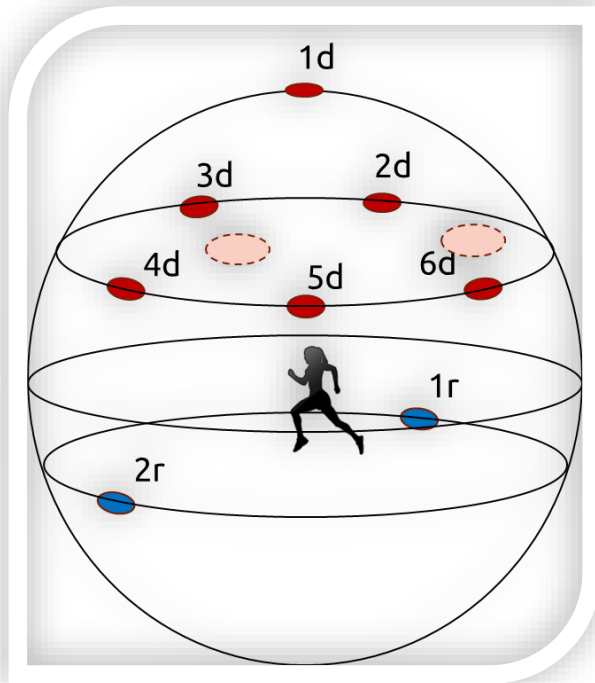

Test Setup

Virtual route is built by multiple (up to 10) virtual GPS satellites which create a changing satellite constellation simulating moving user in different environments.

- = Physical Antenna (right hand polarization)
- = Physical Reflection Antenna (left hand polarization)
- = Virtual GPS Satellites

Test Execution

This is Suburban 1 test route.

See the video about the test on [Youtube](#)

- Test will be executed in Suburban 1 test route
- Test includes maximum of 10 GPS satellites
- Satellite constellation and UCT time and date are from 20th Dec 2015
- Test includes 7 laps of 1089m test route
(The first lap results are ignored to ensure proper fix)
- Speed 3 m/s (10,8 km/h)
- Average reflection signal level -15 dB (adjustable)